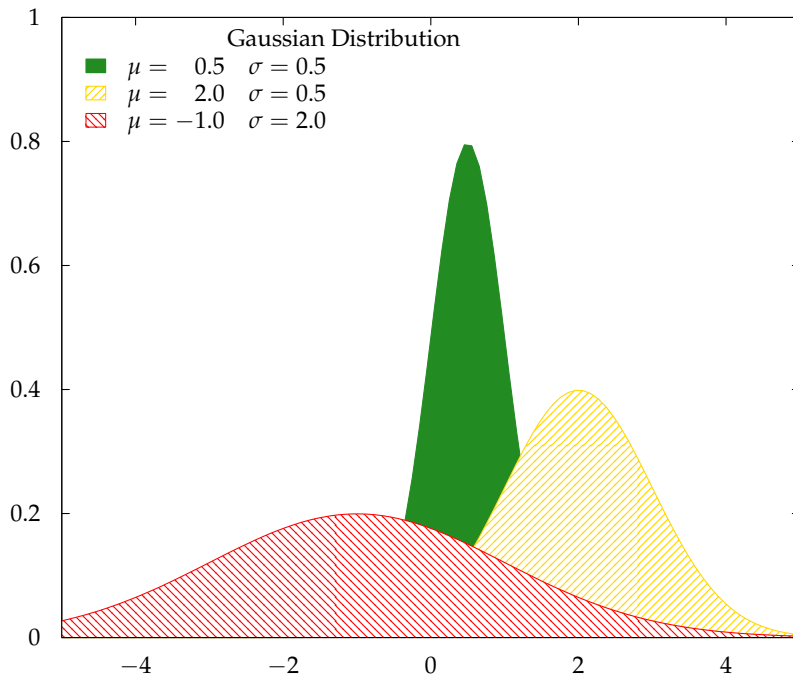

The following plots demonstrate the transparency feature of gnuplot 4.3cvs and the TikZ terminal.

The gnuplot source files were taken from the gnuplot 4.3 demo galleries at [http://gnuplot.sourceforge.net/demo\\_4.3/transparent.html](http://gnuplot.sourceforge.net/demo_4.3/transparent.html) and [http://gnuplot.sourceforge.net/demo\\_4.3/transparent\\_solids.html](http://gnuplot.sourceforge.net/demo_4.3/transparent_solids.html).

Solid filled curves

Transparent filled curves

Pattern-filled curves

Transparent pattern-filled curves