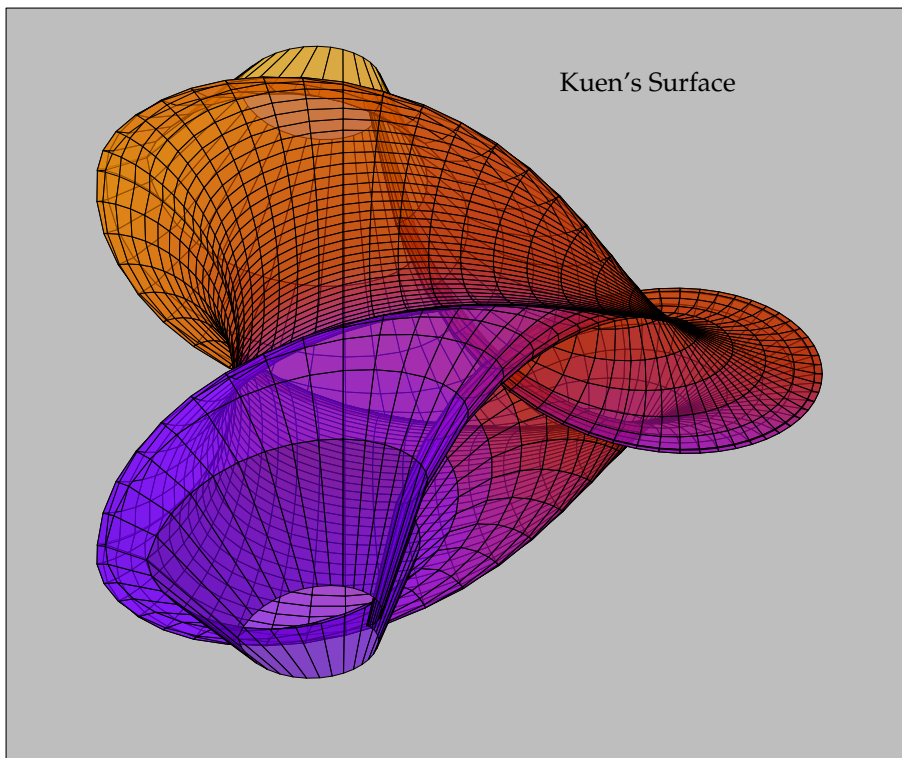

The following plots demonstrate the transparency feature of gnuplot 4.3cvs and the TikZ terminal.

The gnuplot source files were taken from the gnuplot 4.3 demo galleries at [http://gnuplot.sourceforge.net/demo\\_4.3/transparent.html](http://gnuplot.sourceforge.net/demo_4.3/transparent.html) and [http://gnuplot.sourceforge.net/demo\\_4.3/transparent\\_solids.html](http://gnuplot.sourceforge.net/demo_4.3/transparent_solids.html).

Solid filled curves

Transparent filled curves

Pattern-filled curves

Transparent pattern-filled curves