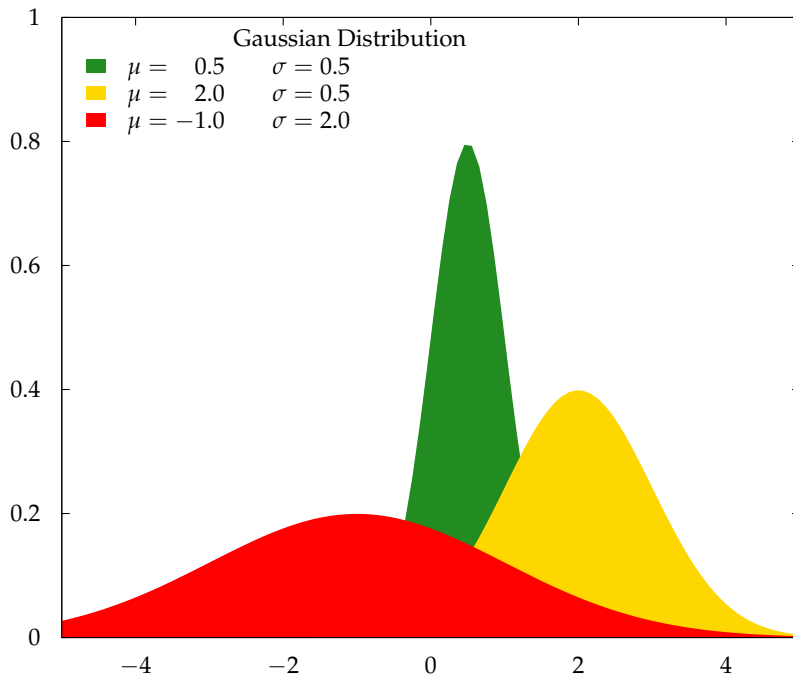

The following plots demonstrate the transparency feature of gnuplot 4.3cvs and the TikZ terminal.

The gnuplot source files were taken from the gnuplot 4.3 demo galleries at [http://gnuplot.sourceforge.net/demo\\_4.3/transparent.html](http://gnuplot.sourceforge.net/demo_4.3/transparent.html) and [http://gnuplot.sourceforge.net/demo\\_4.3/transparent\\_solids.html](http://gnuplot.sourceforge.net/demo_4.3/transparent_solids.html).

Solid filled curves

Transparent filled curves

Pattern-filled curves

Transparent pattern-filled curves