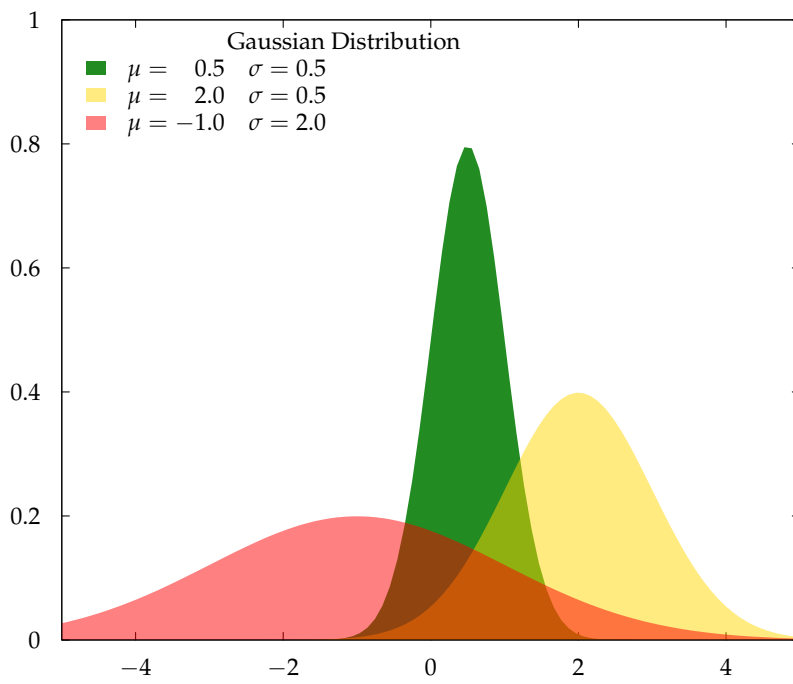

The following plots demonstrate the transparency feature of gnuplot 4.3cvs and the TikZ terminal.

The gnuplot source files were taken from the gnuplot 4.3 demo galleries at [http://gnuplot.sourceforge.net/demo\\_4.3/transparent.html](http://gnuplot.sourceforge.net/demo_4.3/transparent.html) and [http://gnuplot.sourceforge.net/demo\\_4.3/transparent\\_solids.html](http://gnuplot.sourceforge.net/demo_4.3/transparent_solids.html).

Solid filled curves

Transparent filled curves

Pattern-filled curves

Transparent pattern-filled curves